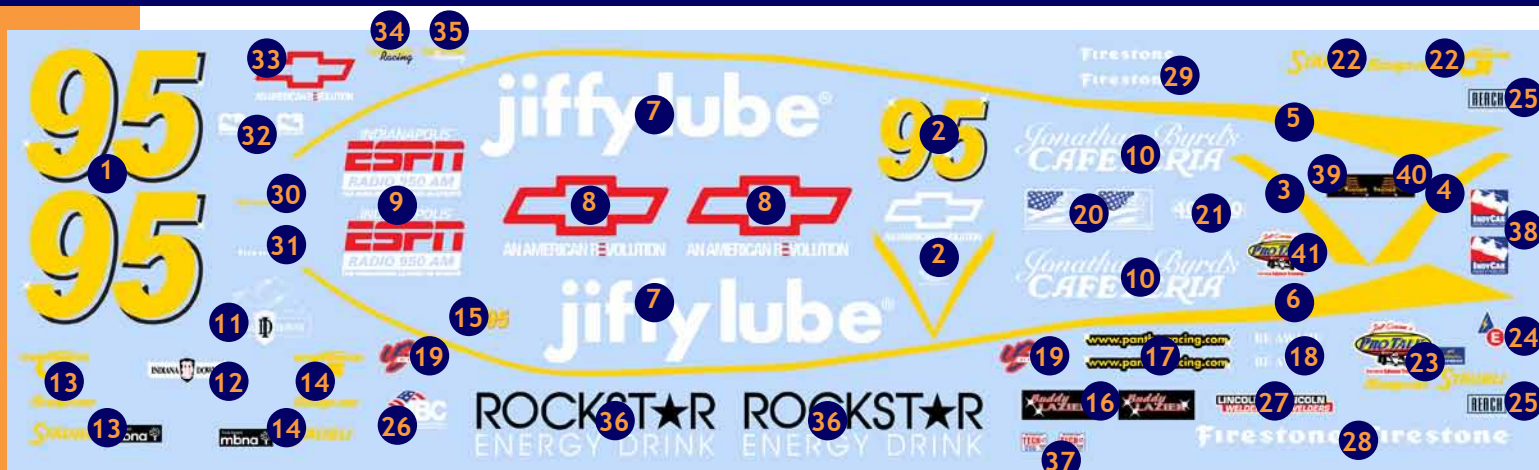

Indycals

Decal Placement Sheet 2005 Panther Byrd Brothers

- 1 Rear Wingplates
- 2 Nose
- 3 Side of nose, left
- 4 Side of nose, right
- 5 Body stripe, right
- 6 Body stripe, left
- 7 Sidepod
- 8 Airbox
- 9 Airbox behind #8
- 10 Engine cover, behind fuel filler
- 11 Cockpit side, under right front suspension mount points
- 12 Under #8, left side only
- 13 Right side flugal
- 14 Left side flugal
- 15 Gearbox attenuator
- 16 Cockpit surround
- 17 Top of tub side, above suspension
- 18 Sidepod behind radiator opening
- 19 Cockpit side, under head rest
- 20 Engine cover, in front of rear push-rod mount point.
- 21 Above #20
- 22 Bottom rear of sidepod, left side
- 23 Bottom rear of sidepod, right side
- 24 Behind #39
- 25 Very back of engine cover
- 26 Left side tub between front suspension mount points
- 27 Sidepod flipups in front of rear wheels
- 28 Top leading edge of sidepods
- 29 Engine cover, in front of leading wishbone mount
- 30 Nose (start of race)
- 31 Nose (end of race)
- 32 Tub side, above #3 and #4
- 33 Nose (end of race)
- 34 Nose (end of race)
- 35 Nose (start of race)
- 36 Front wings (end of race)
- 37 Above fuel filler
- 38 Camera pod
- 39 Behind head rest left
- 40 Behind head rest right
- 41 Engine cover right, behind #10